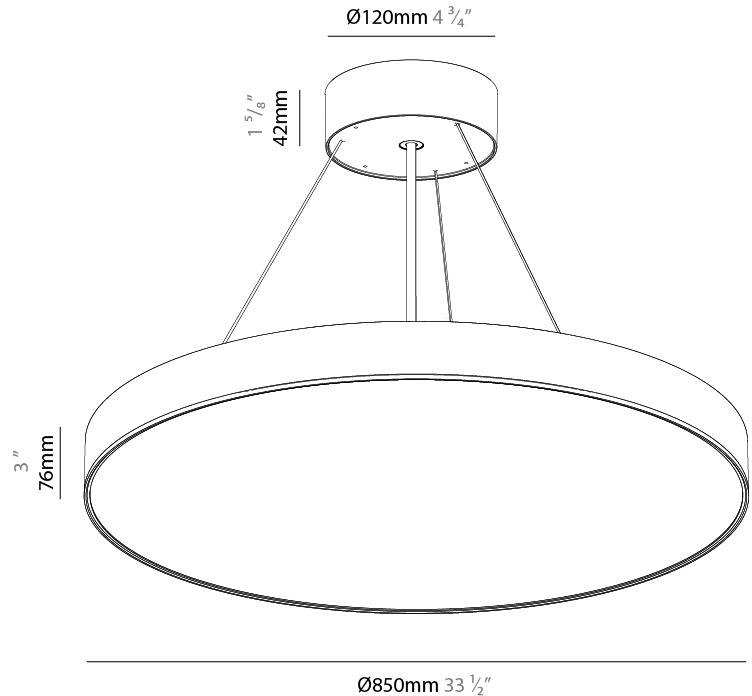

1. To build a product code in our configurator select the specify button on the base model # product page
2. To build a manual product code on this datasheet choose from the options listed below in blue font and add the suffix to the base model #

GENERAL

Series: Sign EVO
Partner: Prolicht
Division: Architectural
Installation: Suspension
Product Type: Pendant
Mounting Location: Ceiling
Light Distribution: Direct / Indirect

PHYSICAL

Shape: Round
Diameter (mm): 850
Diameter (in): 33 7/16
Height (mm): 82
Height (in): 3 1/4
Weight (kg): 8.8
Diffuser: PMMA - Opal / Microprism / Clear Microprism
Fixture Finish: SSR / BKV / CWI / CRY / HAB / UFT / ITA / RUA / FTG / MYG / LOD / PUS / FRO / FUP / KIA / POP / BLS / SPG / MEY / GOH / CHC / COM / ABZ / JAG / OBR / MOS / ROR
Fixture Material: PMMA / Extruded Aluminum / Steel
Cable Details: 2000mm or 6000mm Transparent Cable

ELECTRICAL

Lamp Type: LED (Zhaga Standard)
Input Wattage (W): 116.2
Total Output Wattage (W): 105.4
Dimming: DALI Dimming / MATTER Dimming
Driver Included: Yes
Driver Location: Integrated
Driver Type: Constant Current - Universal
Driver Class: Class 2
Input Voltage (V): 120

LED

Color Temperature (°K): 2700-6500 Tunable White
Max. Delivered Lumen (lm): Max 13972 (13972 Dir / 4670 Ind)
Nominal Lumen (lm): Max 15523
CRI: >90 CRI
Lamp Life (hrs): 50000

OPTICAL

RATINGS AND CERTIFICATIONS

Certified By: Certified for North American Standards
IP rating: IP40