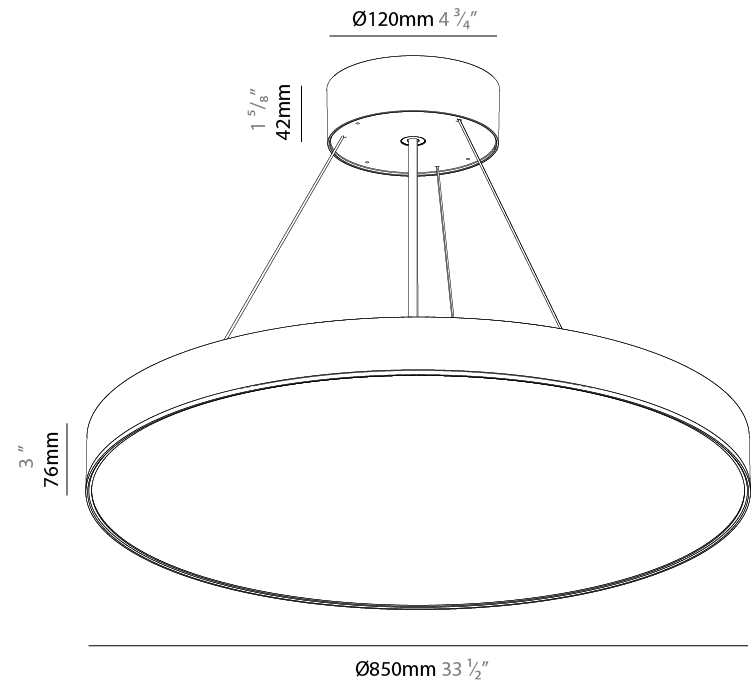

1. To build a product code in our configurator select the specify button on the base model # product page
2. To build a manual product code on this datasheet choose from the options listed below in blue font and add the suffix to the base model #

GENERAL

Series: Sign EVO
Partner: Prolicht
Division: Architectural
Installation: Suspension
Product Type: Pendant
Mounting Location: Ceiling
Light Distribution: Direct

PHYSICAL

Shape: Round
Diameter (mm): 850
Diameter (in): 33 7/16
Height (mm): 82
Height (in): 3 1/4
Weight (kg): 8.8
Diffuser: PMMA - Opal / Microprism / Clear Microprism
Fixture Finish: SSR / BKV / CWI / CRY / HAB / UFT / ITA / RUA / FTG / MYG / LOD / PUS / FRO / FUP / KIA / POP / BLS / SPG / MEY / GOH / CHC / COM / ABZ / JAG / OBR / MOS / ROR
Fixture Material: PMMA / Extruded Aluminum / Steel
Cable Details: 2000mm or 6000mm Transparent Cable

ELECTRICAL

Lamp Type: LED (Zhaga Standard)
Input Wattage (W): 47.2
Total Output Wattage (W): 42.7
Dimming: Non-Dimmable
Driver Included: Yes
Driver Location: Integrated
Driver Type: Constant Current - Universal
Driver Class: Class 2
Input Voltage (V): 120
Constant Current (MA): 700mA

LED

Color Temperature (°K): 2700 / 3000 / 3500 / 4000
Max. Delivered Lumen (lm): Max 7842
Nominal Lumen (lm): Max 8712
CRI: >90 CRI
Lamp Life (hrs): 50000

OPTICAL

RATINGS AND CERTIFICATIONS

Certified By: Certified for North American Standards
IP rating: IP40
Glare Rating: ≤ 19