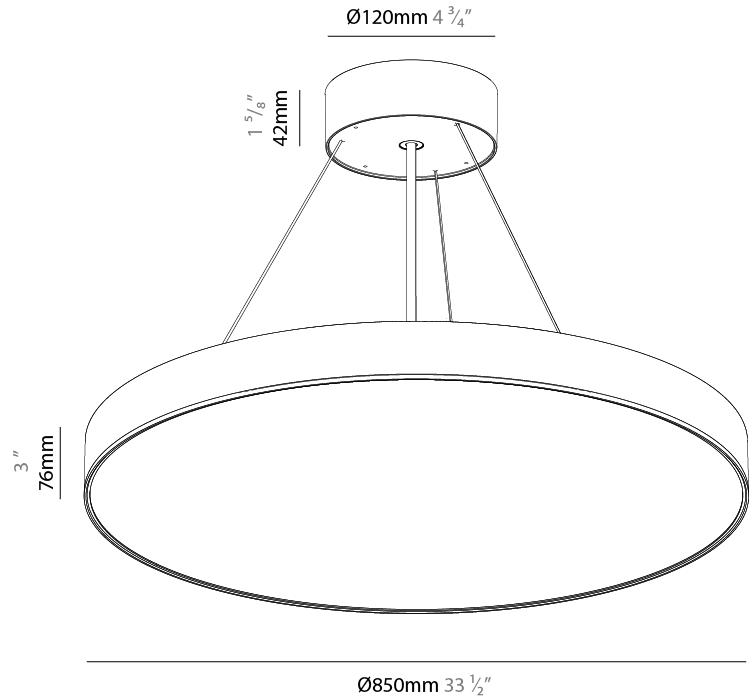

1. To build a product code in our configurator select the specify button on the base model # product page
2. To build a manual product code on this datasheet choose from the options listed below in blue font and add the suffix to the base model #

GENERAL

Series: Sign EVO
Partner: Prolicht
Division: Architectural
Installation: Suspension
Product Type: Pendant
Mounting Location: Ceiling
Light Distribution: Direct / Indirect

PHYSICAL

Shape: Round
Diameter (mm): 850
Diameter (in): 33 7/16
Height (mm): 82
Height (in): 3 1/4
Weight (kg): 8.8
Diffuser: PMMA - Opal / Microprism / Clear Microprism
Fixture Finish: SSR / BKV / CWI / CRY / HAB / UFT / ITA / RUA / FTG / MYG / LOD / PUS / FRO / FUP / KIA / POP / BLS / SPG / MEY / GOH / CHC / COM / ABZ / JAG / OBR / MOS / ROR
Fixture Material: PMMA / Extruded Aluminum / Steel
Cable Details: 2000mm or 6000mm Transparent Cable

ELECTRICAL

Lamp Type: LED (Zhaga Standard)
Input Wattage (W): 77.4
Total Output Wattage (W): 70
Dimming: Non-Dimmable
Driver Included: Yes
Driver Location: Integrated
Driver Type: Constant Current - Universal
Driver Class: Class 2
Input Voltage (V): 120

LED

Color Temperature (°K): 2700 / 3000 / 3500 / 4000
Max. Delivered Lumen (lm): Max 12398 (7842 Dir / 4556 Ind)
Nominal Lumen (lm): Max 14042
CRI: >90 CRI
Lamp Life (hrs): 50000

OPTICAL

RATINGS AND CERTIFICATIONS

Certified By: Certified for North American Standards
IP rating: IP40
Glare Rating: ≤ 19