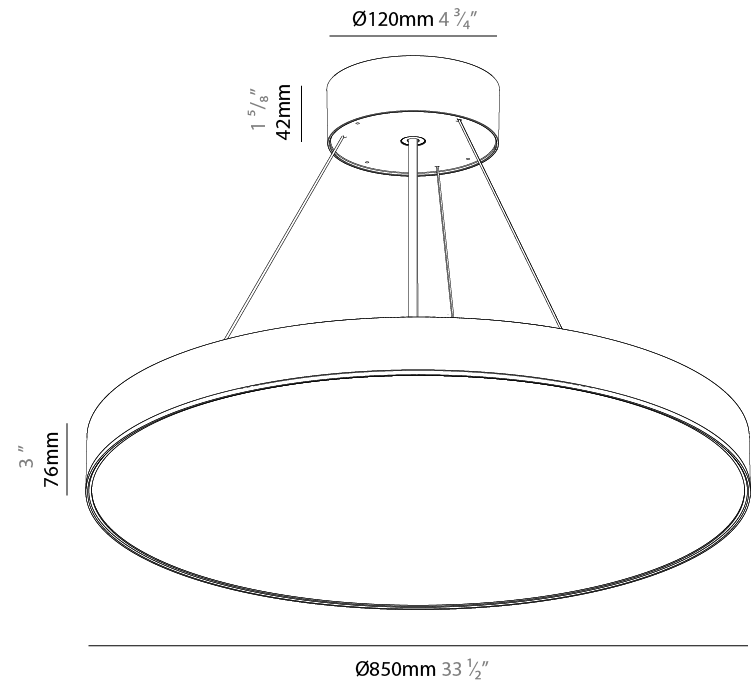

1. To build a product code in our configurator select the specify button on the base model # product page
2. To build a manual product code on this datasheet choose from the options listed below in blue font and add the suffix to the base model #

GENERAL

Series: Sign EVO
Partner: Prolicht
Division: Architectural
Installation: Suspension
Product Type: Pendant
Mounting Location: Ceiling
Light Distribution: Direct

PHYSICAL

Shape: Round
Diameter (mm): 850
Diameter (in): 33 7/16
Height (mm): 82
Height (in): 3 1/4
Weight (kg): 8.8
Diffuser: [PMMA - Opal](#) / [Microprism](#) / [Clear Microprism](#)
Fixture Finish: [SSR / BKV / CWI / CRY / HAB / UFT / ITA / RUA / FTG / MYG / LOD / PUS / FRO / FUP / KIA / POP / BLS / SPG / MEY / GOH / CHC / COM / ABZ / JAG / OBR / MOS / ROR](#)
Fixture Material: [PMMA](#) / [Extruded Aluminum](#) / [Steel](#)
Cable Details: [2000mm](#) or [6000mm](#) [Transparent Cable](#)

ELECTRICAL

Lamp Type: LED (Zhaga Standard)
Input Wattage (W): 89.5
Total Output Wattage (W): 80.9
Dimming: [DALI Dimming](#) / [MATTER Dimming](#)
Driver Included: Yes
Driver Location: Integrated
Driver Type: Constant Current - Universal
Driver Class: Class 2
Input Voltage (V): 120

LED

Color Temperature (°K): 2700-6500 Tunable White
Max. Delivered Lumen (lm): Max 13972
Nominal Lumen (lm): Max 15523
CRI: >90 CRI
Lamp Life (hrs): 50000

OPTICAL

RATINGS AND CERTIFICATIONS

Certified By: Certified for North American Standards
IP rating: IP40

PROJECT
TYPE
SPECIFIER
QUANTITY
DATE