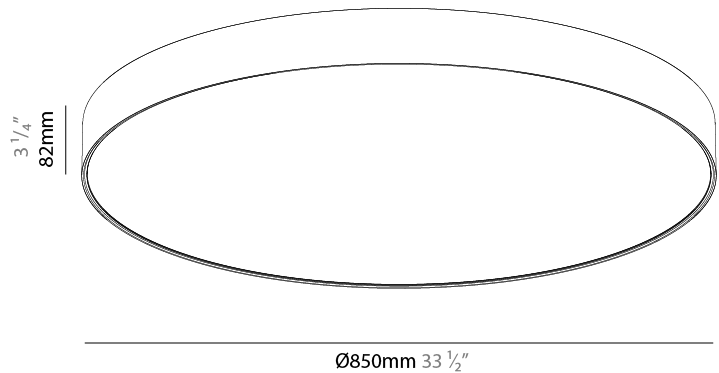

1. To build a product code in our configurator select the specify button on the base model # product page
2. To build a manual product code on this datasheet choose from the options listed below in blue font and add the suffix to the base model #

GENERAL

Series: Sign EVO
Partner: Prolicht
Division: Architectural
Installation: Surface
Product Type: Ceiling Surface
Mounting Location: Ceiling
Light Distribution: Direct

PHYSICAL

Shape: Round
Diameter (mm): 850
Diameter (in): 33 7/16
Height (mm): 82
Height (in): 3 1/4
Weight (kg): 8.8
Diffuser: PMMA - Opal / Microprism / Clear Microprism
Fixture Finish: SSR / BKV / CWI / CRY / HAB / UFT / ITA / RUA / FTG / MYG / LOD / PUS / FRO / FUP / KIA / POP / BLS / SPG / MEY / GOH / CHC / COM / ABZ / JAG / OBR / MOS / ROR
Fixture Material: PMMA / Extruded Aluminum / Steel

ELECTRICAL

Lamp Type: LED (Zhaga Standard)
Input Wattage (W): 96
Total Output Wattage (W): 82.4
Dimming: Tri-Mode (Non-Dimming and Phase Dimming (120Vac only) and 0-10V Dimming)
Driver Included: Yes
Driver Location: Integrated
Driver Type: Constant Current - Universal
Driver Class: Class 2
Input Voltage (V): 120
Upon Request: DALI Dimming / MATTER Dimming

LED

Color Temperature (°K): 2700 / 3000 / 3500 / 4000
Max. Delivered Lumen (lm): Max 14543
Nominal Lumen (lm): Max 16157
CRI: >90 CRI
Lamp Life (hrs): 50000

OPTICAL

RATINGS AND CERTIFICATIONS

Certified By: Certified for North American Standards
IP rating: IP40
Glare Rating: ≤ 19