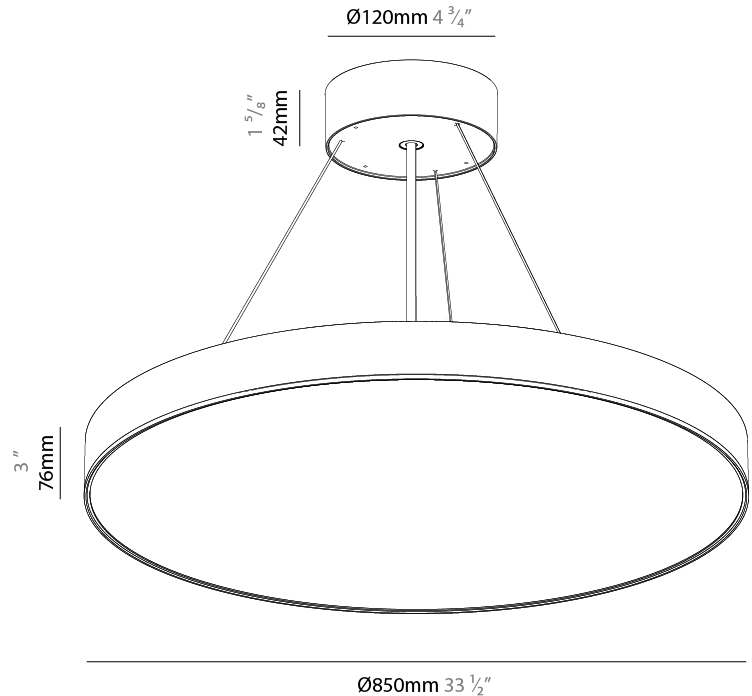

GENERAL

Series: Sign EVO
Partner: Prolicht
Division: Architectural
Installation: Suspension
Product Type: Pendant
Mounting Location: Ceiling
Light Distribution: Direct / Indirect

PHYSICAL

Shape: Round
Diameter (mm): 850
Diameter (in): 33 ⁷/₁₆
Height (mm): 82
Height (in): 3 ³/₄
Weight (kg): 8.8
Diffuser: PMMA - Opal / Microprism / Clear Microprism
Fixture Finish: SSR / BKV / CWI / CRY / HAB / UFT / ITA / RUA / FTG / MYG / LOD / PUS / FRO / FUP / KIA / POP / BLS / SPG / MEY / GOH / CHC / COM / ABZ / JAG / OBR / MOS / ROR
Fixture Material: PMMA / Extruded Aluminum / Steel
Cable Details: 2000mm or 6000mm Transparent Cable

ELECTRICAL

Lamp Type: LED (Zhaga Standard)
Input Wattage (W): 125.3
Total Output Wattage (W): 113.6
Dimming: Tri-Mode (Non-Dimming and Phase Dimming (120Vac only) and 0-10V Dimming)
Driver Included: Yes
Driver Location: Integrated
Driver Type: Constant Current - Universal
Driver Class: Class 2
Input Voltage (V): 120
Constant Current (mA): 700mA & 1400mA
Upon Request: DALI Dimming / MATTER Dimming

LED

Color Temperature (°K): 2700 / 3000 / 3500 / 4000
Max. Delivered Lumen (lm): Max 19899 (14543 Dir / 5357 Ind)
Nominal Lumen (lm): Max 22424
CRI: >90 CRI
Lamp Life (hrs): 50000

OPTICAL

RATINGS AND CERTIFICATIONS

Certified By: Certified for North American Standards
IP rating: IP40

PROJECT
TYPE
SPECIFIER
QUANTITY
DATE