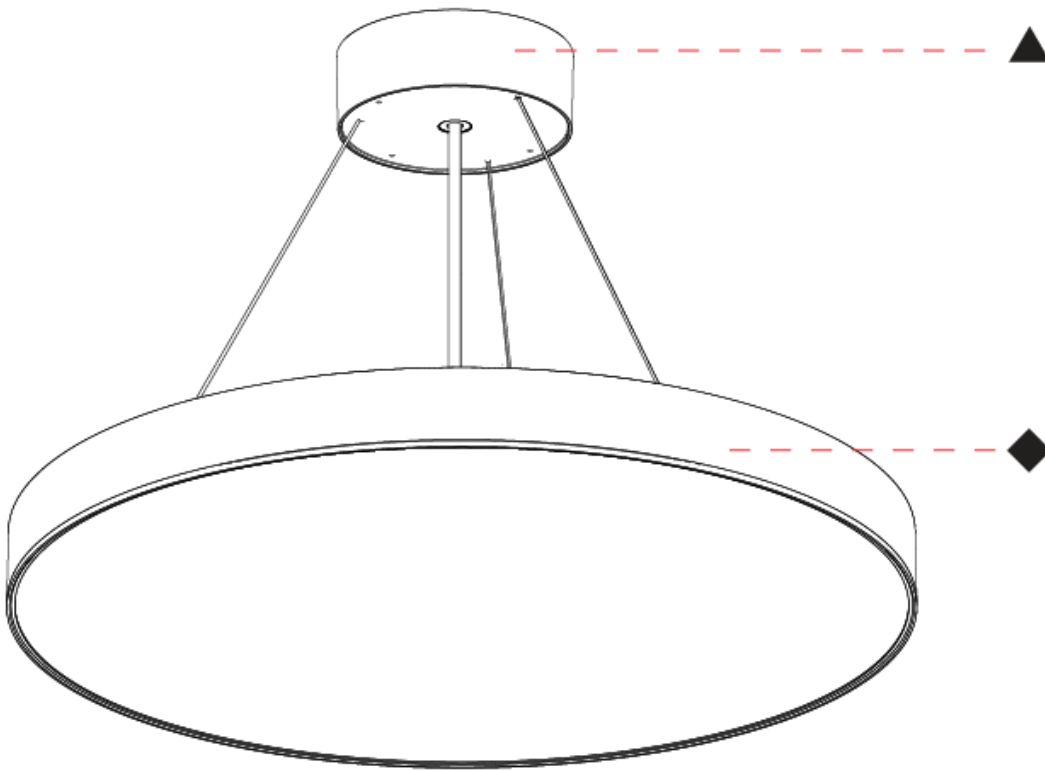

SIGN EVO SUSPENSION

A3001116-

PROJECT	_____
TYPE	_____
SPECIFIER	_____
QUANTITY	_____
DATE	_____