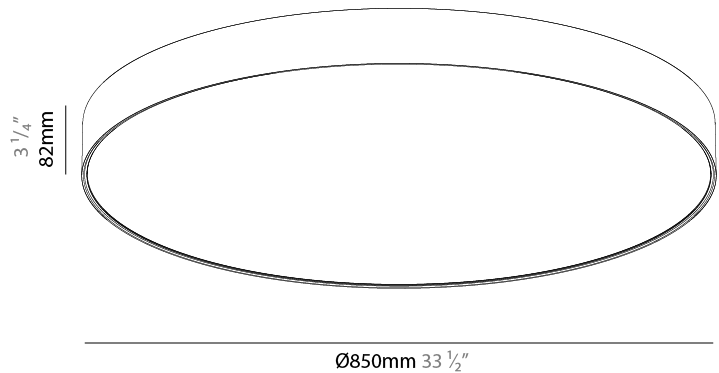

A3D407-HE-

base number   Color Temperature   Finishes (Diamond)   Finishes (Triangle)   Diffuser Options

1. To build a product code in our configurator select the specify button on the base model # product page
2. To build a manual product code on this datasheet choose from the options listed below in blue font and add the suffix to the base model #

GENERAL

Series: Sign EVO
Partner: Prolicht
Division: Architectural
Installation: Surface
Product Type: Ceiling Surface
Mounting Location: Ceiling
Light Distribution: Direct

PHYSICAL

Shape: Round
Diameter (mm): 850
Diameter (in): 33 ⁷/₁₆
Height (mm): 82
Height (in): 3 ¹/₄
Weight (kg): 8.8
Diffuser: [PMMA - Opal](#) / [Microprism](#) / [Clear Microprism](#)
Fixture Finish: [SSR](#) / [BKV](#) / [CWI](#) / [CRY](#) / [HAB](#) / [UFT](#) / [ITA](#) / [RUA](#) / [FTG](#) / [MYG](#) / [LOD](#) / [PUS](#) / [FRO](#) / [FUP](#) / [KIA](#) / [POP](#) / [BLS](#) / [SPG](#) / [MEY](#) / [GOH](#) / [CHC](#) / [COM](#) / [ABZ](#) / [JAG](#) / [OBR](#) / [MOS](#) / [ROR](#)
Fixture Material: [PMMA](#) / [Extruded Aluminum](#) / [Steel](#)

ELECTRICAL

Lamp Type: LED (Zhaga Standard)
Input Wattage (W): 47.2
Total Output Wattage (W): 42.7
Dimming: Non-Dimmable
Driver Included: Yes
Driver Location: Integrated
Driver Type: Constant Current - Universal
Driver Class: Class 2
Input Voltage (V): 120

LED

Color Temperature (°K): [2700](#) / [3000](#) / [3500](#) / [4000](#)
Max. Delivered Lumen (lm): Max 7842
Nominal Lumen (lm): Max 8712
CRI: >90 CRI
Lamp Life (hrs): 50000

OPTICAL

RATINGS AND CERTIFICATIONS

Certified By: Certified for North American Standards
IP rating: IP40
Glare Rating: ≤ 19