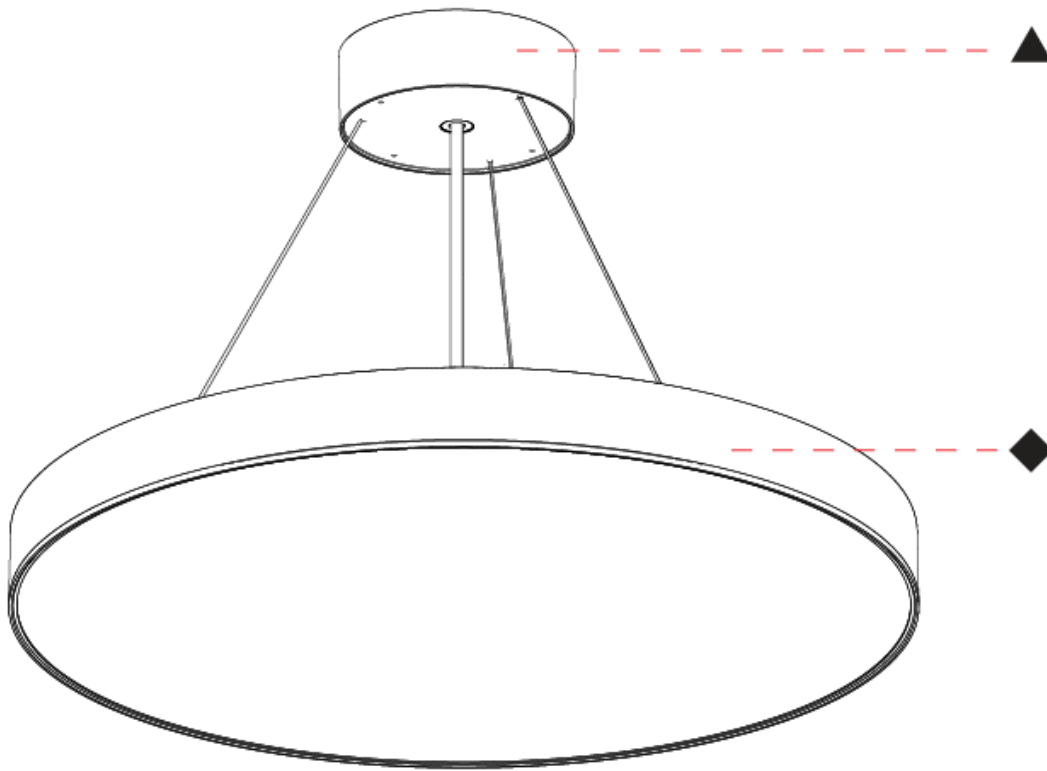

SIGN EVO SUSPENSION

A3001104-

PROJECT	_____
TYPE	_____
SPECIFIER	_____
QUANTITY	_____
DATE	_____

A