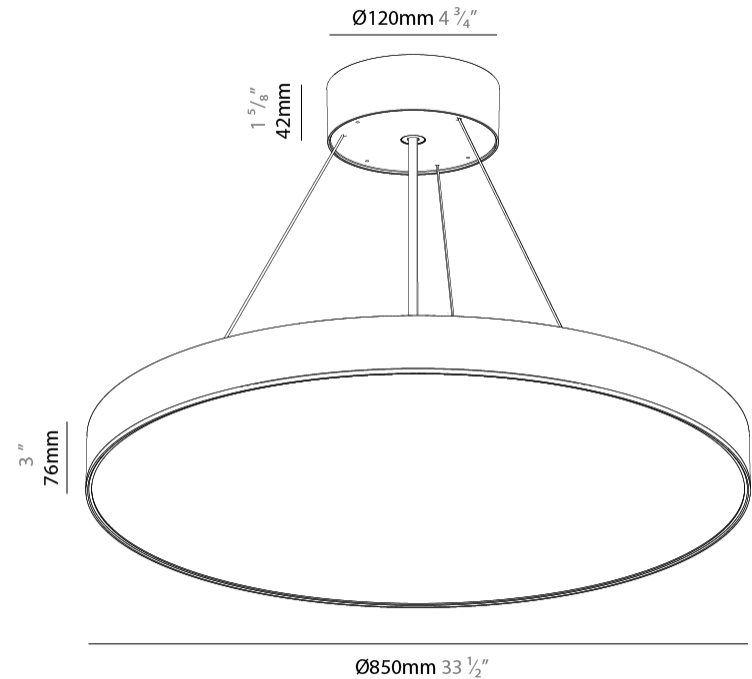

GENERAL

Series: Sign EVO
Partner: Prolicht
Division: Architectural
Installation: Suspension
Product Type: Pendant
Mounting Location: Ceiling
Light Distribution: Direct

PHYSICAL

Shape: Round
Diameter (mm): 850
Diameter (in): 33 7/16
Height (mm): 82
Height (in): 3 1/4
Weight (kg): 8.8
Diffuser: PMMA - Opal / Microprism / Clear Microprism
Fixture Finish: SSR / BKV / CWI / CRY / HAB / UFT / ITA / RUA / FTG / MYG / LOD / PUS / FRO / FUP / KIA / POP / BLS / SPG / MEY / GOH / CHC / COM / ABZ / JAG / OBR / MOS / ROR
Fixture Material: PMMA / Extruded Aluminum / Steel
Cable Details: 2000mm or 6000mm Transparent Cable

ELECTRICAL

Lamp Type: LED (Zhaga Standard)
Input Wattage (W): 96
Total Output Wattage (W): 82.4
Dimming: Tri-Mode (Non-Dimming and Phase Dimming (120Vac only) and 0-10V Dimming)
Driver Included: Yes
Driver Location: Integrated
Driver Type: Constant Current - Universal
Driver Class: Class 2
Input Voltage (V): 120
Constant Current (mA): 700mA
Upon Request: DALI Dimming / MATTER Dimming

LED

Color Temperature (°K): 2700 / 3000 / 3500 / 4000
Max. Delivered Lumen (lm): Max 14543
Nominal Lumen (lm): Max 16157
CRI: >90 CRI
Lamp Life (hrs): 50000

OPTICAL

RATINGS AND CERTIFICATIONS

Certified By: Certified for North American Standards
IP rating: IP40