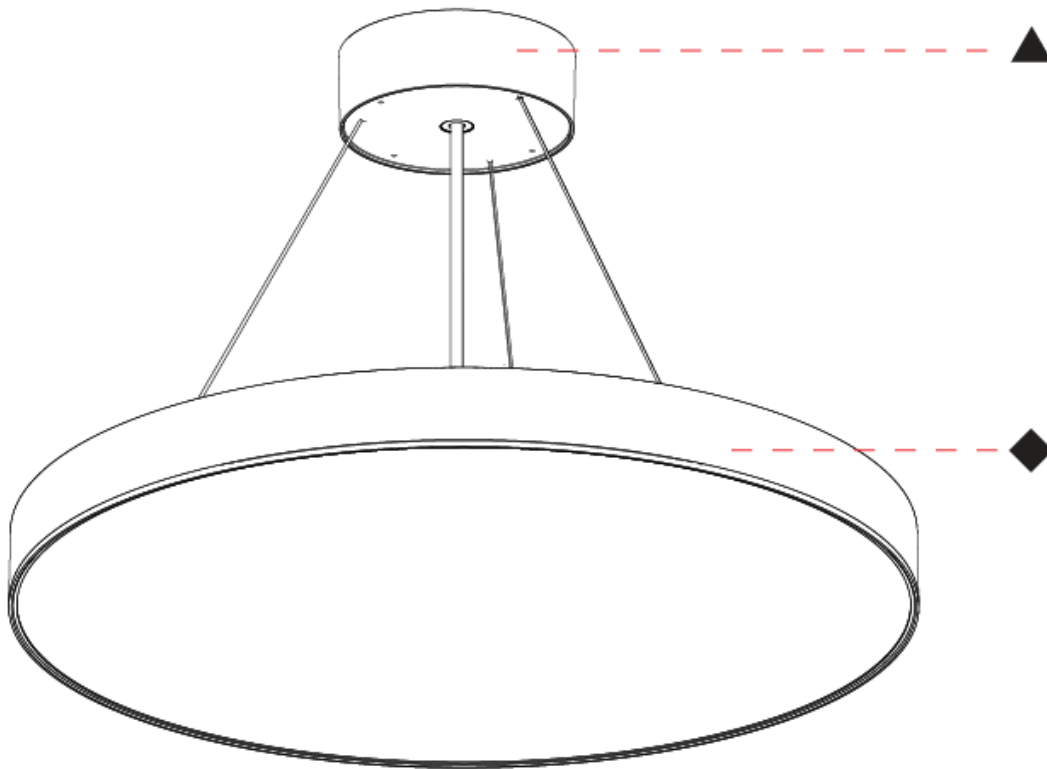

SIGN EVO SUSPENSION

A3001104-HE-

PROJECT	_____
TYPE	_____
SPECIFIER	_____
QUANTITY	_____
DATE	_____

A