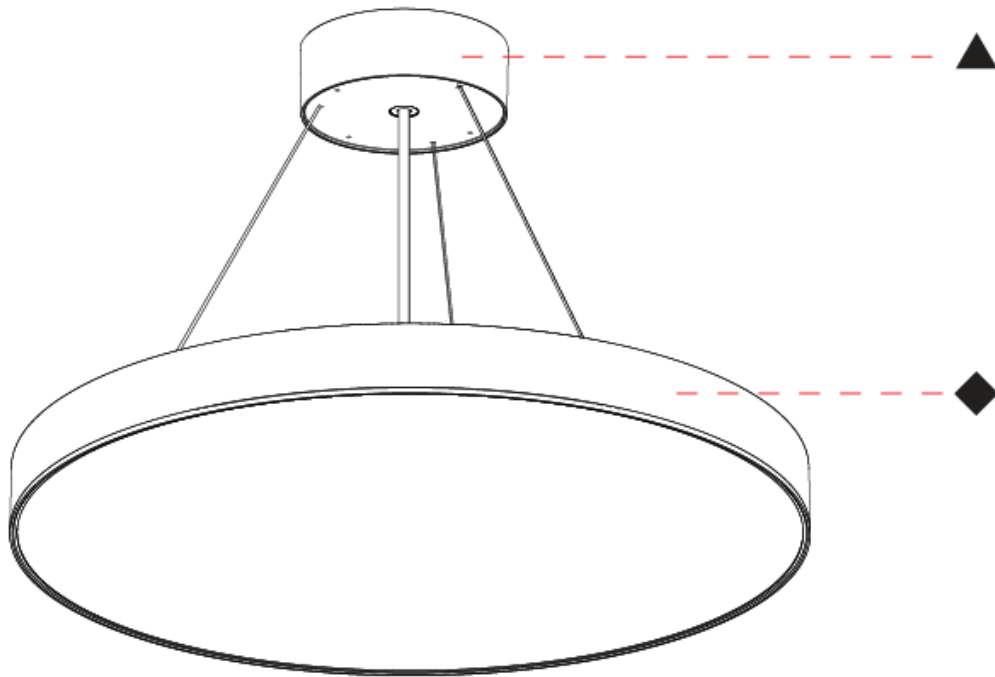

SIGN EVO SUSPENSION

A3001101-

PROJECT	_____
TYPE	_____
SPECIFIER	_____
QUANTITY	_____
DATE	_____

A